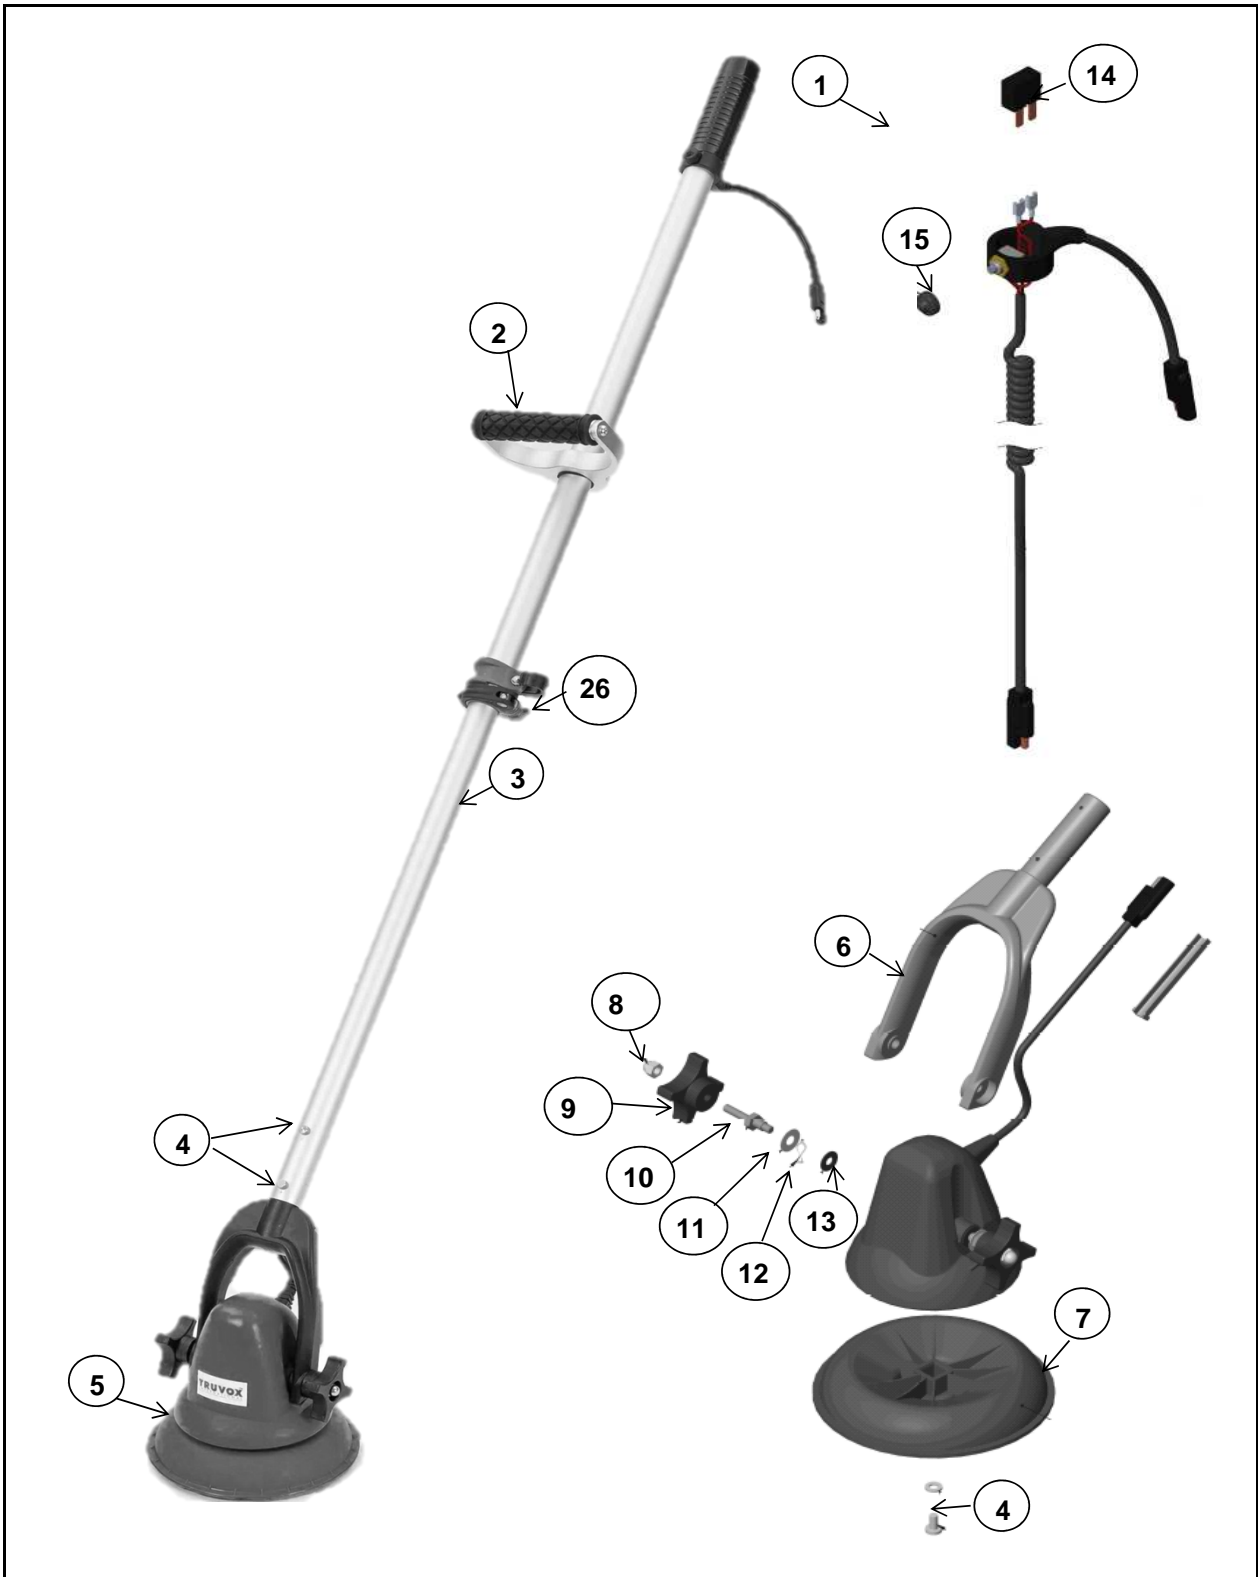

Tacony CFC		ORBIS MOTORSCRUBBER 20
Part Number:	OMS20320	
Series:	B	
Date:	02-Apr-24	
Reference Drawing Number:	09-1140-0000 & 09-1141-0000	
Reference Drawing Issue:	D	
Modified By:	C Savage	
Service Parts List Issue:	11	ECN #
Description of Change:	Removal of 38cm & 125cm Handles	N/A

Ref. No.	Part No.	Part Description	Qty
1	98-0196-0000	ON / OFF SWITCH WIRING LOOM FOR 75CM HANDLE	1
1a	98-0198-0000	ON / OFF SWITCH WIRING LOOM FOR 125CM HANDLE	1
2	98-0105-0000	D SHAPED HANDLE	1
3	98-0201-0000	HANDLE 75CM TELESCOPIC	1
4	98-0107-0000	HARDWARE PACKET CONTAINS ALL SCREWS	1
5	98-0204-0000	MOTOR HOUSING WITH Y SHAPED CONNECTION	1
6	98-0203-0000	Y SHAPED BLACK CONNECTION FITS MOTOR HOUSING	1
7	98-0104-0000	HUB - ROTATING DISC	1
8	98-0120-0000	ACORN NUT	1
9	98-0119-0000	LOCKING KNOBS - TIGHTENS ANGLE OF MOTOR HOUSING	1
10	98-0146-0000	BOLT - SHOULDER YOKE LOCK	1
11	98-0182-0000	PLAIN WASHER	1
12	98-0183-0000	WAVY WASHER	1
13	98-0184-0000	NEOPRENE WASHER	1
14	98-0117-0000	CIRCUIT BREAKER	1
15	98-0122-0000	ON / OFF SWITCH BLACK BUTTON COVER	1
16	98-0195-0000	BLACK HANDLE GRIP	1
17	98-0102-0000	12 VOLT BATTERY ONLY	1
18	98-0192-0000	BATTERY HARNESS ONLY NO COMPONENTS	1
19	98-0118-0500	CARTRIDGE FUSE 10 AMP	1
20	98-0108-0000	BATTERY COILED CABLE 110CM	1
21	98-0186-0000	EUROPEAN CHARGER	1
21a	98-0187-0000	UK CHARGER	1
22	98-0188-0000	UK ADAPTOR (NOT SHOWN)	1
23	98-0189-0000	EURO ADAPTOR (NOT SHOWN)	1
24	98-0190-0000	AUSTRALIAN ADAPTOR (NOT SHOWN)	1
25	98-0191-0000	BATTERY AND HARNESS COMPLETE WITH COILED CABLE	1
26	98-0197-0000	FLIP CLIP	1

Tacony CFC

ORBIS MOTORSCRUBBER 20

Drawing Number: 09-1140-0000

Date:	29-08-2019		
Machine:	ORBIS MOTORSCRUBBER 20		
Reference Parts List:	OMS20320		
Modified By:	N DOWSE	DESCRIPTION OF CHANGE	ECN #
Revision:	D	COMPONENTS CHANGE	1265