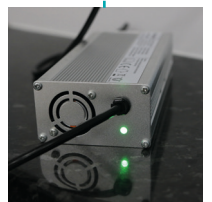

Side brush allows you to clean right up to the edge

**FAST CHARGE BATTERY**

With a 2hr charge time and a quick change battery system, there will be minimum down time when charging

**EFFICIENT**  
Wash, scrub and dry in just one pass, leaving floors ready to walk on in seconds