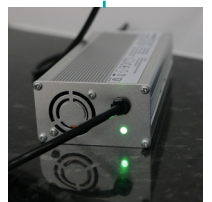

Side brush allows you to clean right up to the edge

FAST CHARGE BATTERY

With a 2hr charge time and a quick change battery system, there will be minimum down time when charging

EFFICIENT
Wash, scrub and dry in just one pass, leaving floors ready to walk on in seconds