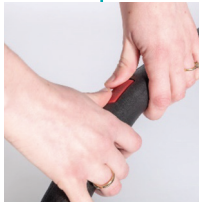

SIMPLE
Easy to use, manoeuvre and maintain

POWERFUL
Counter-rotating cylindrical brushes scrub and lift dirt, giving a more hygienic and deeper clean

EFFICIENT
Wash, scrub and dry in just one pass, leaving floors ready to walk on in seconds