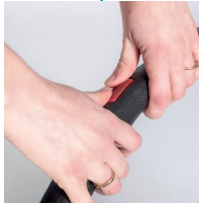

SIMPLE
Easy to use, manoeuvre and maintain

POWERFUL
Counter-rotating cylindrical brushes scrub and lift dirt, giving a more hygienic and deeper clean

EFFICIENT
Wash, scrub and dry in just one pass, leaving floors ready to walk on in seconds

VERSATILE
Effective on all floors with brushes available for carpets, hard floors and entrance matting

ACCESSORIES
7 litre solution tank for greater productivity

Trolley allows for easy transportation

Side brush allows you to clean right up to the edge