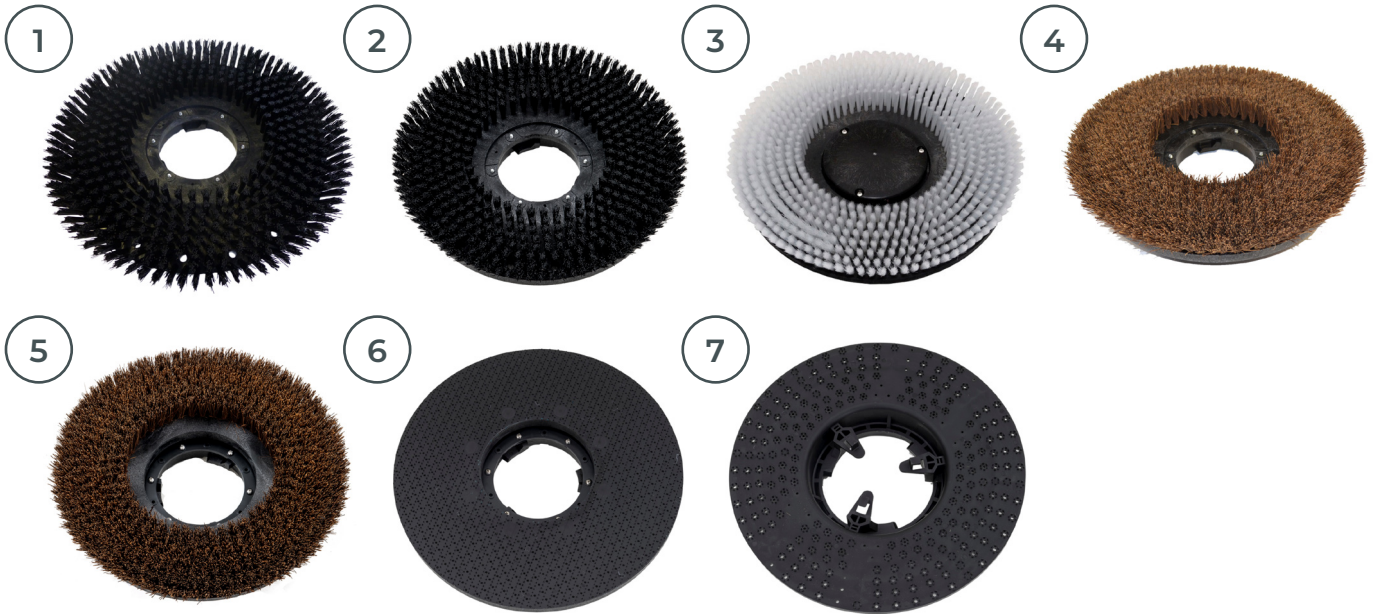

## 28CM / 11 INCHES (ORBIS COMPACT)

Description		28cm / 11 inches
1	Polypropylene scrubbing brush	05-4442-0500
2	Standard drive disc	05-4441-0500

## 38CM / 15 INCHES (ORBIS)

Description		38cm / 15 inches
1	Polypropylene scrubbing brush (Orbis 200)	05-4524-0500
2	Polypropylene scrubbing brush (Orbis 400)	05-4675-0500
3	Standard drive disc (Orbis 200)	05-4673-0500
4	Palmyra floor brush	05-4674-0500

## 43CM / 17 INCHES (ORBIS & ORBIS ECO)

	Description	43cm / 17 inches
1	Polypropylene scrubbing brush (Orbis 200 / Orbis eco 200)	05-3431-0500
2	Polypropylene scrubbing brush (Orbis 400 / Orbis Duo)	05-3469-0500
3	Carpet shampoo brush (Orbis 200 / Orbis Duo)	05-3433-0000
4	Bassine polishing brush (wet or dry use)	05-3434-0500
5	Palmyra floor brush	05-3435-0500
6	Flexi drive disc (Orbis 400 & Duo / Orbis eco 400 & Duo)	05-3437-0500
7	Eco Lok Drive board (Orbis eco 200)	05-4714-0000

## FLOOR TYPES

Brush type	Palmyra	Bassine	Polypropylene	Shampoo brush
<b>Application</b>	Dry use only. General purpose polishing	Light (wet & dry) polishing. Dry at 400 rpm to burnish or spray clean	Wet scrubbing	Carpet cleaning
<b>Aggressiveness</b>	Medium stiff	Medium stiff	Medium	Soft
FLOOR TYPE				
Linoleum	✓	✓	✓	-
Vinyl	✓	✓	✓	-
Resilient (Pirelli)	✓	✓	✓	-
Polyolefin	✓	✓	-	-
Parquet	✓	✓	-	-
Ceramic tiles	-	-	✓	-
Anti-slip tiles	-	-	✓	-
Stone carpet	-	-	✓	-
Terracotta	-	-	✓	-
Terrazzo	✓	✓	✓	-
Concrete tiles	✓	✓	✓	-
Marble	✓	✓	✓	-
Granite	✓	✓	✓	-
Epoxy floor	✓	✓	✓	-
Concrete	-	-	✓	-
Carpet	-	-	-	✓