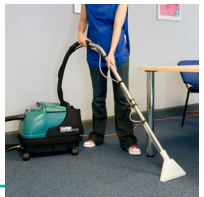

EFFICIENT

Strong 1100W vacuum maximises solution recovery, minimising carpet drying time

ACCESSORIES

Inclusive of hose, wand and carpet tool. Optional upholstery tools available

POWERFUL

Powerful 72 psi pump sprays solution deep into carpet pile