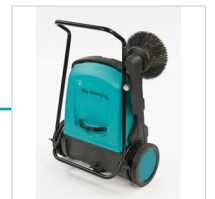

TRUSWEEP 460

An effective manual floor sweeper which is lightweight, easy to push and highly productive. Perfect for collecting litter and debris from hard floors.

VERSATILE

Suitable for indoor and outdoor use. Plus, brush pressure can be adjusted to suit floor conditions and types of debris

SIMPLE

Due to its lightweight and robust construction, this sweeper is easy to operate and highly manoeuvrable

MAXIMUM PRODUCTIVITY

Large 40 litre capacity and 65cm cleaning path for maximum productivity