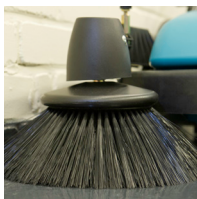

TRUSWEEP 460

An effective manual floor sweeper which is lightweight, easy to push and highly productive. Perfect for collecting litter and debris from hard floors.

VERSATILE

Suitable for indoor and outdoor use. Plus, brush pressure can be adjusted to suit floor conditions and types of debris

EASY

Folding handle for easy storage

EFFECTIVE

Side brush sweeps debris into the path of the main brush for pick up

HIGH PERFORMANCE

Sweeping performance of up to 2600 m²/h

EDUCATION

FACILITIES
MANAGEMENT